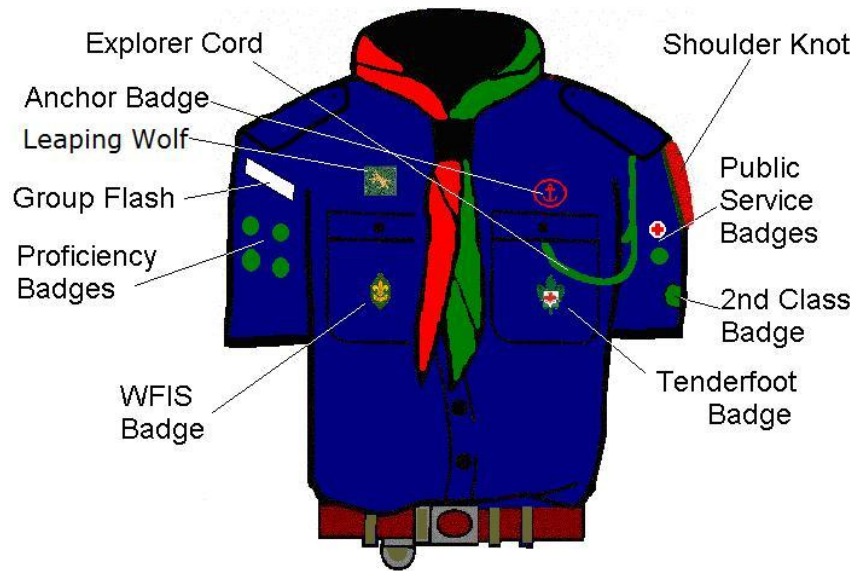

PLACEMENT OF BADGES:

The placement of the main badges on the uniform shirts is the same no matter what section you belong to. The common badges should be positioned as follows:

- | | |
|------------------------------------|--------------------------------------|
| Tenderfoot / membership badge: | Centre of left pocket /breast |
| W.F.I.S. Badge: | Centre of Right Pocket /breast |
| Group or Council flash: | Top of right sleeve |
| Den patch/Six patch/Shoulder Knot: | Top of left shoulder |
| Queen's Medals: | Centred directly above left pocket |
| Scouting Awards & Decorations: | Centred directly above right pocket. |

Uniform Diagrams

Otter Uniform

Timber Wolf Uniform

2nd Class Explorer Uniform

Patrol Second Uniform

Patrol Leader Uniform

Senior Explorer Uniform

Senior Explorer Second Uniform

Senior Explorer Patrol Leader Uniform

Senior Explorer Troop Leader Uniform

Seafarer Uniform

Senior Seafarer Uniform

Sea Rover Uniform

Rover Uniform

Adult Leader Uniform

Seafarer Leader Uniform