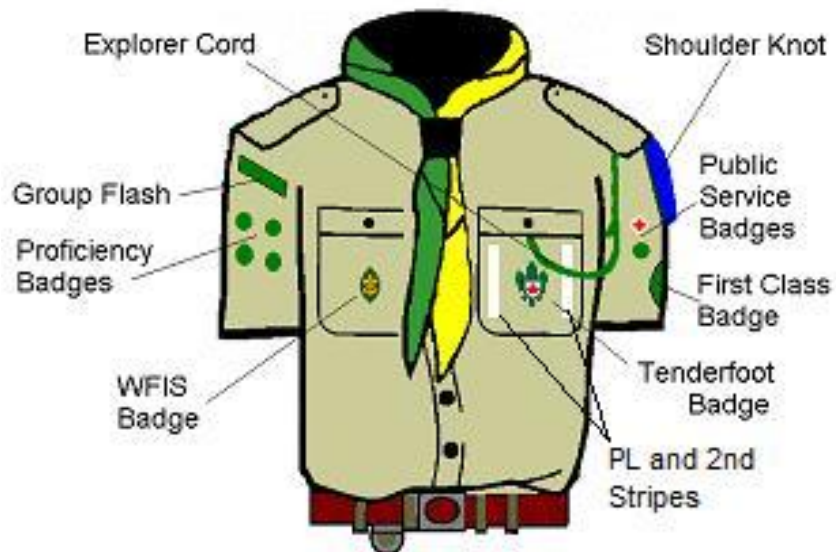

UNIFORMS & BADGES:

The following is provided only as a guide. The information contained in the PO&R takes precedence over this if there is any conflict.

- Otters:** Red Baseball cap with Cap badge on the front;
Red T-shirt or sweatshirt
- Timber Wolves:** Green baseball cap with Cap badge on the front;
Grey or Green T-shirt or sweatshirt;
- Explorers:** Khaki shirt and Tan or Olive Green shorts or trousers;
Kilt of Family, Hunting Stewart, National, Provincial,
or Regimental Tartan;
Lovat Green socks;
Green beret, or traditional Scout Stetson hat.
- Seafarers:** Navy blue shorts or trousers;
Navy blue shirt;
Navy blue socks;
Black beret, or naval ratings white cap.
- Senior Explorers:** As per their regular section, except that they also wear maroon epaulettes.
- Rovers:** As per their regular section, except that they also wear green epaulettes. Sea Rovers wear a white peaked naval cap
- Leaders:** For Otters, Timber Wolves or Explorers – as per Explorers
For Seafarers – as per Seafarers

PLACEMENT OF BADGES:

The placement of the main badges on the uniform shirts is the same no matter what section you belong to. The common badges should be positioned as follows:

- | | |
|------------------------------------|--------------------------------------|
| Tenderfoot / membership badge: | Centre of left pocket /breast |
| W.F.I.S. Badge: | Centre of Right Pocket /breast |
| Group or Council flash: | Top of right sleeve |
| Den patch/Six patch/Shoulder Knot: | Top of left shoulder |
| Queen's Medals: | Centred directly above left pocket |
| Scouting Awards & Decorations: | Centred directly above right pocket. |

Uniform Diagrams

Otter Uniform

Timber Wolf Uniform

2nd Class Explorer Uniform

Patrol Second Uniform

Patrol Leader Uniform

Senior Explorer Uniform

Senior Explorer Second Uniform