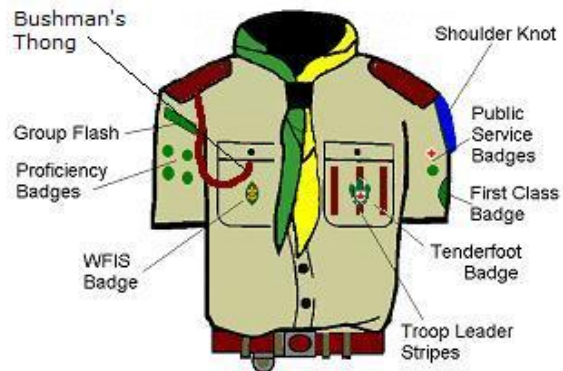

PLACEMENT OF BADGES:

The placement of the main badges on the uniform shirts is the same no matter what section you belong to. The common badges should be positioned as follows:

- | | |
|------------------------------------|--------------------------------------|
| Tenderfoot / membership badge: | Centre of left pocket /breast |
| W.F.I.S. Badge: | Centre of Right Pocket /breast |
| Group or Council flash: | Top of right sleeve |
| Den patch/Six patch/Shoulder Knot: | Top of left shoulder |
| Queen's Medals: | Centred directly above left pocket |
| Scouting Awards & Decorations: | Centred directly above right pocket. |

Uniform Diagrams

Otter Uniform

Timber Wolf Uniform

2nd Class Explorer Uniform

Patrol Second Uniform

Patrol Leader Uniform

Senior Explorer Uniform

Senior Explorer Second Uniform

Senior Explorer Patrol Leader Uniform

Senior Explorer Troop Leader Uniform

Seafarer Uniform

Senior Seafarer Uniform

Sea Rover Uniform

Rover Uniform

Adult Leader Uniform

Seafarer Leader Uniform