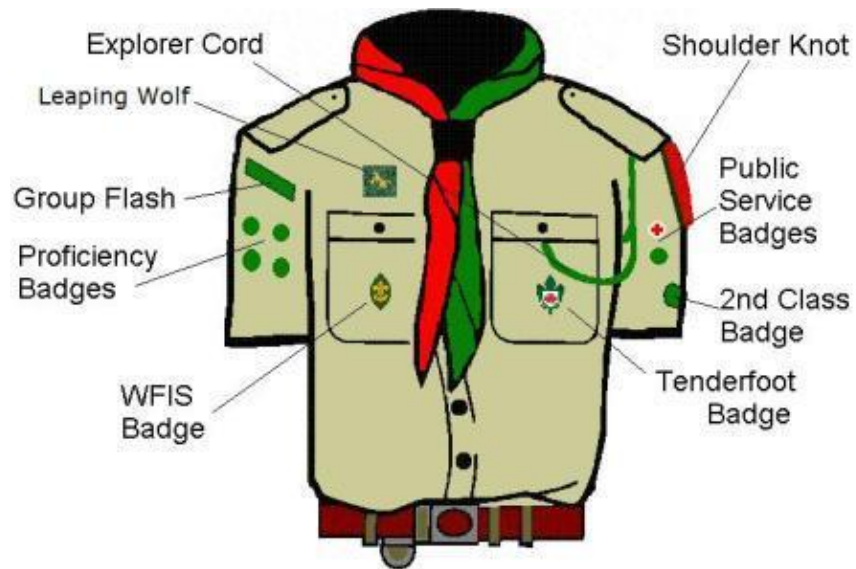

2nd Class Explorer Uniform