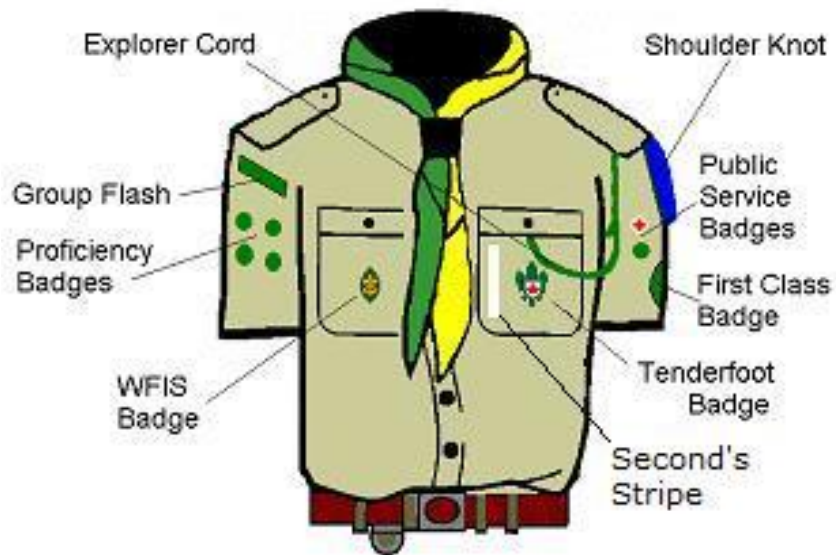

PLACEMENT OF BADGES:

The placement of the main badges on the uniform shirts is the same no matter what section you belong to. The common badges should be positioned as follows:

- | | |
|------------------------------------|--------------------------------------|
| Tenderfoot / membership badge: | Centre of left pocket /breast |
| W.F.I.S. Badge: | Centre of Right Pocket /breast |
| Group or Council flash: | Top of right sleeve |
| Den patch/Six patch/Shoulder Knot: | Top of left shoulder |
| Queen's Medals: | Centred directly above left pocket |
| Scouting Awards & Decorations: | Centred directly above right pocket. |

Uniform Diagrams

Otter Uniform

Timber Wolf Uniform

2nd Class Explorer Uniform

Patrol Second Uniform

Patrol Leader Uniform

Senior Explorer Uniform

Senior Explorer Second Uniform

Senior Explorer Patrol Leader Uniform

Senior Explorer Troop Leader Uniform

Seafarer Uniform

Senior Seafarer Uniform

Sea Rover Uniform

Rover Uniform

Adult Leader Uniform

Seafarer Leader Uniform