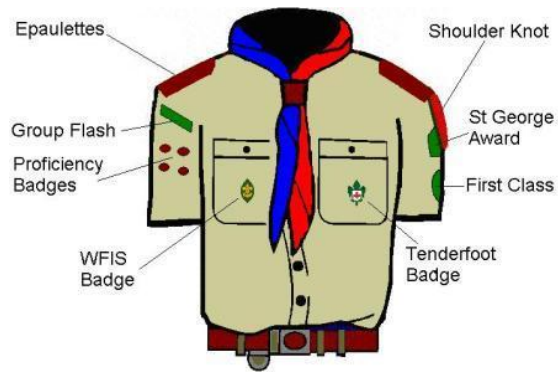

PLACEMENT OF BADGES:

The placement of the main badges on the uniform shirts is the same no matter what section you belong to. The common badges should be positioned as follows:

- | | |
|------------------------------------|--------------------------------------|
| Tenderfoot / membership badge: | Centre of left pocket /breast |
| W.F.I.S. Badge: | Centre of Right Pocket /breast |
| Group or Council flash: | Top of right sleeve |
| Den patch/Six patch/Shoulder Knot: | Top of left shoulder |
| Queen's Medals: | Centred directly above left pocket |
| Scouting Awards & Decorations: | Centred directly above right pocket. |

Uniform Diagrams

Otter Uniform

Timber Wolf Uniform

2nd Class Explorer Uniform

Patrol Second Uniform

Patrol Leader Uniform

Senior Explorer Uniform

Senior Explorer Second Uniform

Senior Explorer Patrol Leader Uniform

Senior Explorer Troop Leader Uniform

Seafarer Uniform

Senior Seafarer Uniform

Sea Rover Uniform

Rover Uniform

Adult Leader Uniform

Seafarer Leader Uniform