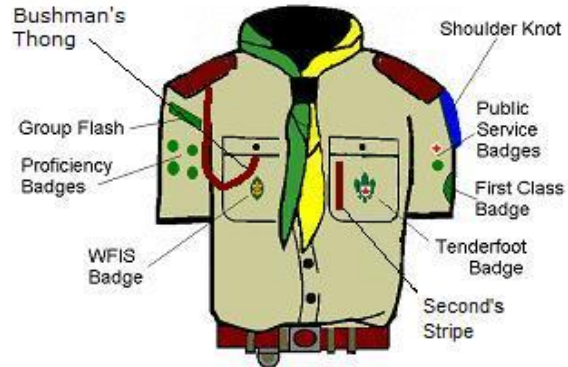

PLACEMENT OF BADGES:

The placement of the main badges on the uniform shirts is the same no matter what section you belong to. The common badges should be positioned as follows:

- | | |
|------------------------------------|--------------------------------------|
| Tenderfoot / membership badge: | Centre of left pocket /breast |
| W.F.I.S. Badge: | Centre of Right Pocket /breast |
| Group or Council flash: | Top of right sleeve |
| Den patch/Six patch/Shoulder Knot: | Top of left shoulder |
| Queen's Medals: | Centred directly above left pocket |
| Scouting Awards & Decorations: | Centred directly above right pocket. |

Uniform Diagrams

Otter Uniform

Timber Wolf Uniform

2nd Class Explorer Uniform

Patrol Second Uniform

Patrol Leader Uniform

Senior Explorer Uniform

Senior Explorer Second Uniform

Senior Explorer Patrol Leader Uniform

Senior Explorer Troop Leader Uniform

Seafarer Uniform

Senior Seafarer Uniform

Sea Rover Uniform

Rover Uniform

Adult Leader Uniform

Seafarer Leader Uniform