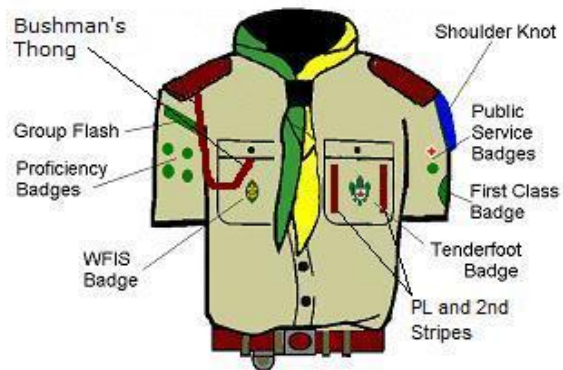

PLACEMENT OF BADGES:

The placement of the main badges on the uniform shirts is the same no matter what section you belong to. The common badges should be positioned as follows:

- | | |
|------------------------------------|--------------------------------------|
| Tenderfoot / membership badge: | Centre of left pocket /breast |
| W.F.I.S. Badge: | Centre of Right Pocket /breast |
| Group or Council flash: | Top of right sleeve |
| Den patch/Six patch/Shoulder Knot: | Top of left shoulder |
| Queen's Medals: | Centred directly above left pocket |
| Scouting Awards & Decorations: | Centred directly above right pocket. |

Uniform Diagrams

Otter Uniform

Timber Wolf Uniform

2nd Class Explorer Uniform

Patrol Second Uniform

Patrol Leader Uniform

Senior Explorer Uniform

Senior Explorer Second Uniform

Senior Explorer Patrol Leader Uniform

Senior Explorer Troop Leader Uniform

Seafarer Uniform

Senior Seafarer Uniform

Sea Rover Uniform

Rover Uniform

Adult Leader Uniform

Seafarer Leader Uniform